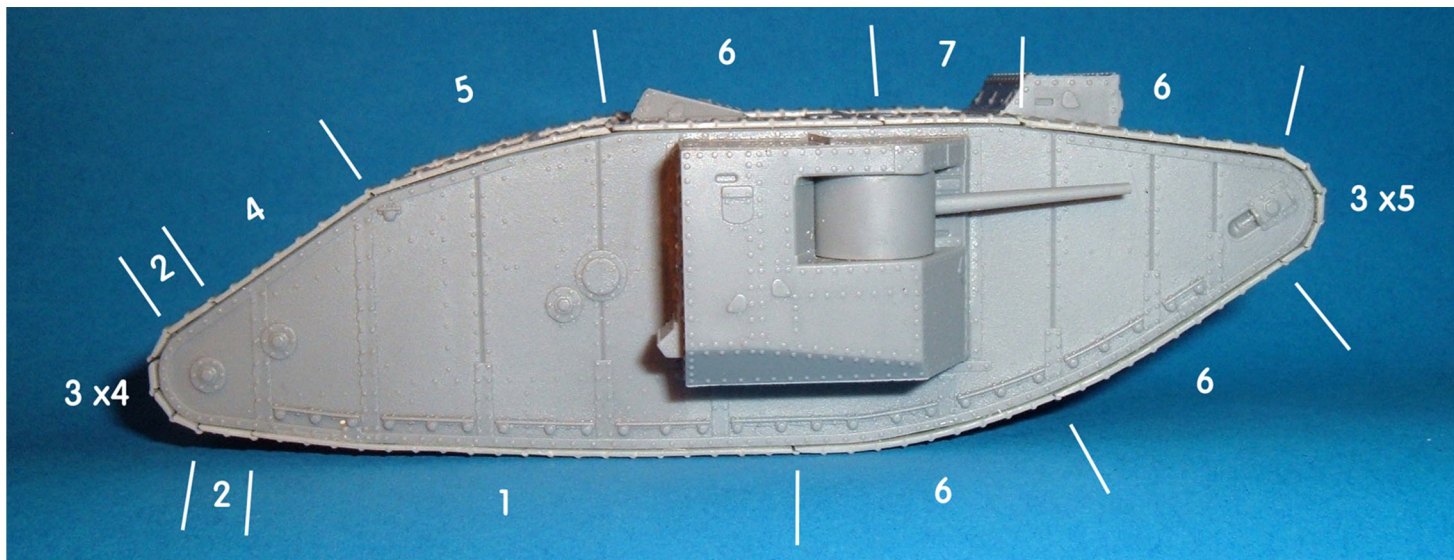

## British Tank Tracks WW1

For Master Box kit

1= 20 Links

5= 9 Links

2= 2 Links

6= 10 Links

3= 1 Link

7= 5 Links

4= 7 Links

Repeat process for other side